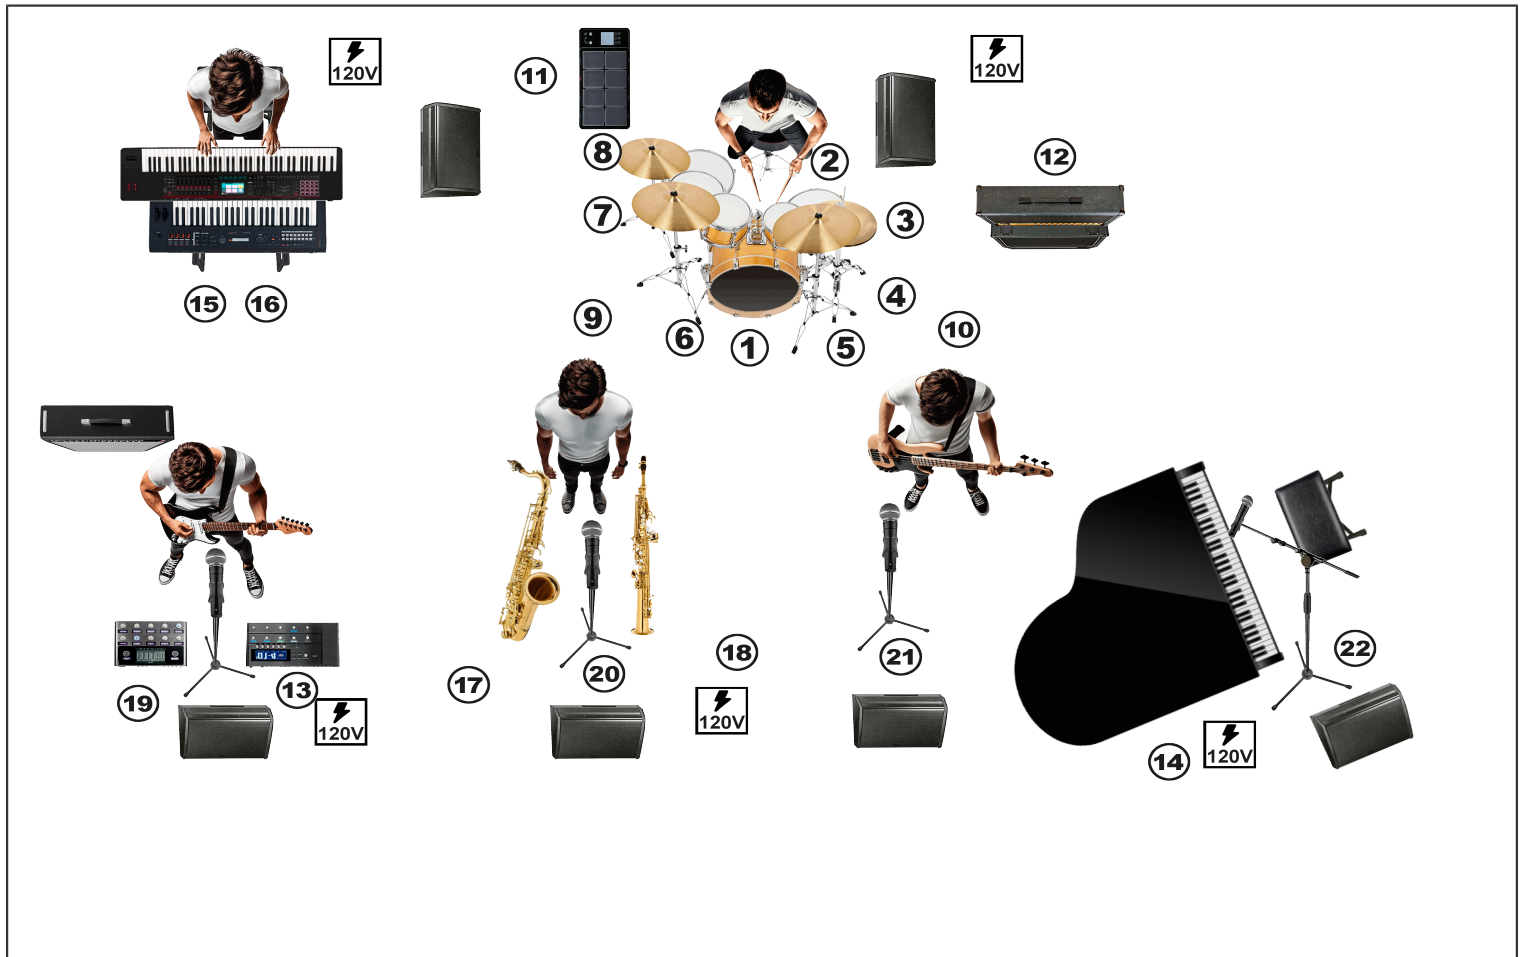

Cold Spring Harbor Band

4	Tom 1	11	Sampler	18	S Sax rf (supplied)
5	Tom 2	12	Bass	19	Guit Vox
6	Tom 3	13	Guitar	18	Sax Vox
7	Floor Tom 1	14	Piano	21	Bass Vox
8	Floor Tom 2	15	Keys Left	22	Pat Vox
9	Overhead L	16	Keys Right		
10	Overhead R	17	T Sax rf (supplied)		